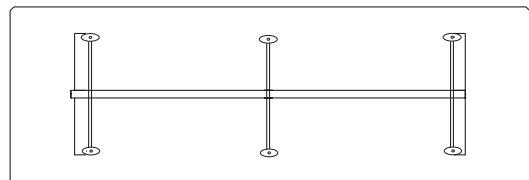

Cristal Templado Transparente 10mm y Butiral Laminado 4+ 4 / Transparent Tempered 10 mm Glass and Butiral Laminated 4+ 4

280 x 130	MCO28	240 x 110	MCR24
240 x 130	MCO24	200 x 100	MCR20
200 x 120	MCO20	180 x 90	MCR18

Madera de Roble con cantos macizos /  
Oak with solid wood edges

Tablero chapado con canto recto/  
Veneered Panel.

240 x 110	MRM24	240 x 110	MMR24
200 x 100	MRM20	200 x 100	MMR20
180 x 90	MRM18	180 x 90	MMR18

Programa de mesas polivalente: hogar, contract, oficina... Dispone de una pata central que permite crecer en longitud hasta donde se desee. Consultar a fábrica otras medidas (excepto en las tapas de madera con cantos macizos) precios y plazos de entrega. Los acabados de la Base son gris-plata o marrón.

Program of usefulness tables: home, contract, office... The use of the central bar and legs allows to grow to an unlimited size. In this pricelist only a few measures are shown, but on request any size can be supplied. The solid wood edges tops are only available in the standard sizes. Check with factory for other finishings and measures. Metal parts can be finished on two different colours: grey-silver or brown.