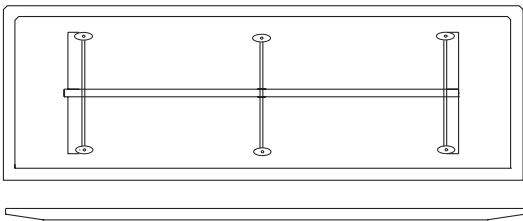

Cristal Templado Transparente 10mm y Butiral Laminado 4+ 4 / Transparent Tempered 10 mm Glass and Butiral Laminated 4+ 4

280 x 130	MCO28	240 x 110	MCR24
240 x 130	MCO24	200 x 100	MCR20
200 x 120	MCO20	180 x 90	MCR18

Madera de Roble con cantos macizos /  
Oak with solid wood edges

Tablero chapado con canto recto/  
Veneered Panel.

240 x 110	MRM24	240 x 110	MMR24
200 x 100	MRM20	200 x 100	MMR20
180 x 90	MRM18	180 x 90	MMR18

Programa de mesas polivalente: hogar, contract, oficina... Dispone de una pata central que permite crecer en longitud hasta donde se desee. Consultar a fábrica otras medidas (excepto en las tapas de madera con cantos macizos) precios y plazos de entrega. Los acabados de la Base son gris-plata o marrón.

Program of usefulness tables: home, contract, office... The use of the central bar and legs allows to grow to an unlimited size. In this pricelist only a few measures are shown, but on request any size can be supplied. The solid wood edges tops are only available in the standard sizes. Check with factory for other finishings and measures. Metal parts can be finished on two different colours: grey-silver or brown.