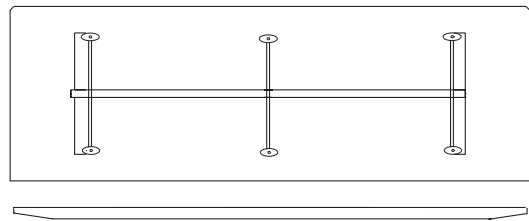

Cristal Templado Transparente 10mm y Butiral Laminado 4+ 4 / Transparent Tempered 10 mm Glass and Butiral Laminated 4+ 4

280 x 130	MCO28	240 x 110	MCR24
240 x 130	MCO24	200 x 100	MCR20
200 x 120	MCO20	180 x 90	MCR18

Madera de Roble con cantos macizos /  
Oak with solid wood edges

Tablero chapado con canto recto/  
Veneered Panel.

240 x 110	MRM24	240 x 110	MMR24
200 x 100	MRM20	200 x 100	MMR20
180 x 90	MRM18	180 x 90	MMR18

Programa de mesas polivalente: hogar, contract, oficina... Dispone de una pata central que permite crecer en longitud hasta donde se desee. Consultar a fábrica otras medidas (excepto en las tapas de madera con cantos macizos) precios y plazos de entrega. Los acabados de la Base son gris-plata o marrón.

Program of usefulness tables: home, contract, office... The use of the central bar and legs allows to grow to an unlimited size. In this pricelist only a few measures are shown, but on request any size can be supplied. The solid wood edges tops are only available in the standard sizes. Check with factory for other finishings and measures. Metal parts can be finished on two different colours: grey-silver or brown.